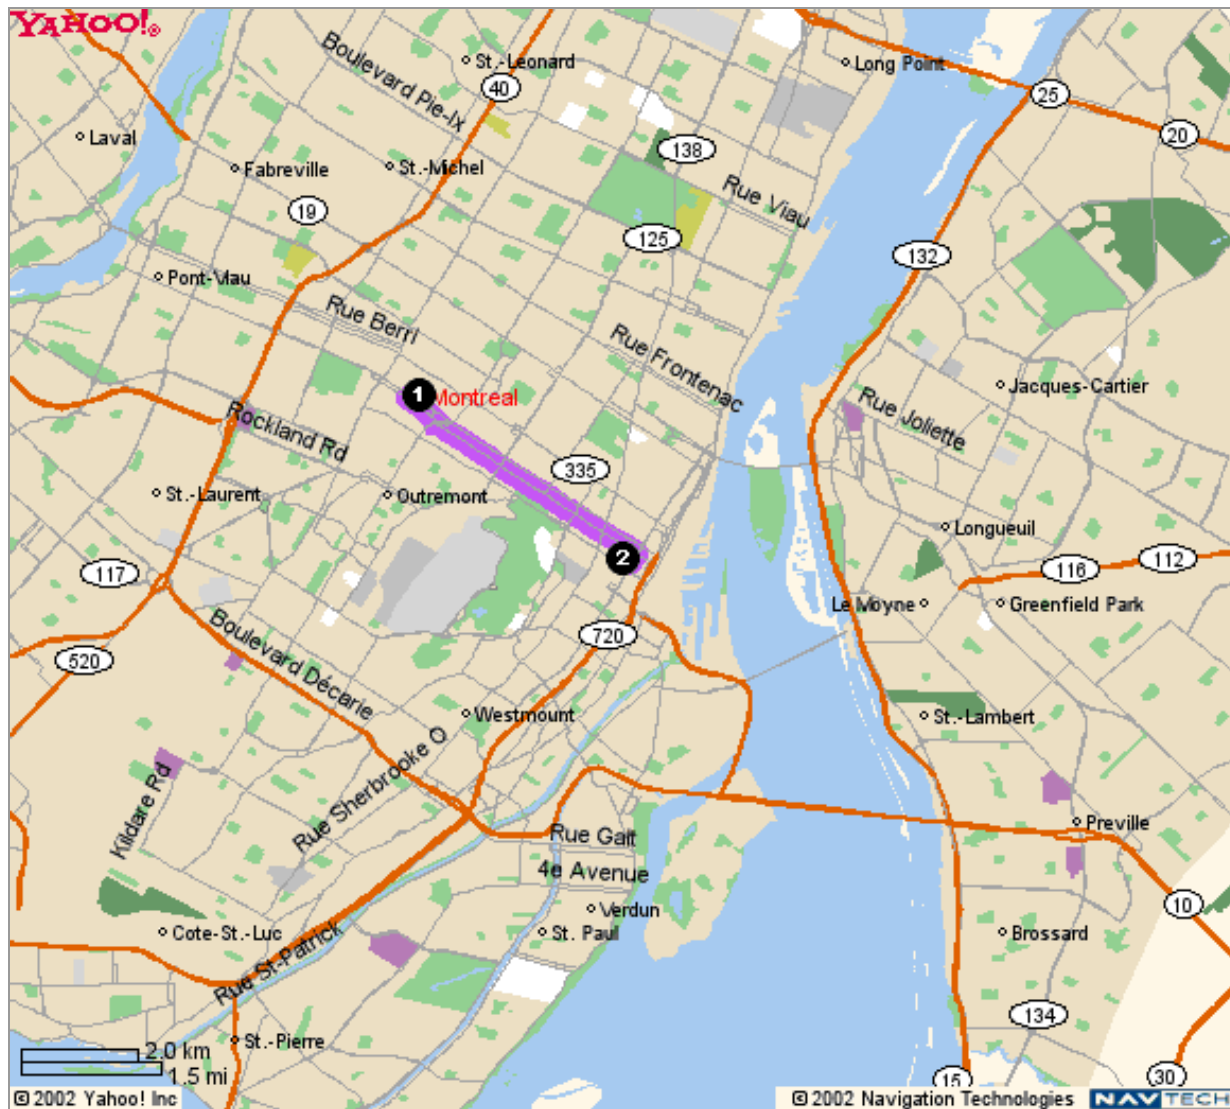

# Yahoo! Canada Maps

[Back to Directions](#)

**Starting from:** ① 4825 Boulevard St-Laurent, Montréal, QC

**Arriving at:** ② 1255, Jeanne-Mance, Montréal, QC

**Distance:** 3.4 km

**Approximate Travel Time:** 4 mins

## Directions

Directions	Km	
1. Start on <b>BOULEVARD ST-LAURENT</b>	0.2	↑
2. Turn Left on <b>BOULEVARD ST-JOSEPH O</b>	0.2	↶
3. Turn Left on <b>RUE ST-URBAIN</b>	2.7	↶
4. Turn Right on <b>BOULEVARD RENÉ-LÉVESQUE O</b>	0.2	↷
5. Turn Right on <b>RUE JEANNE-MANCE</b>	0.2	↷

7. Turn Right on **BOULEVARD RENÉ-LÉVESQUE O**

0.2

8. Turn Right on **RUE JEANNE-MANCE**

0.2

**Distance:** 5.4 km **Approximate Travel Time:** 7 mins

When using any driving directions or map, it's a good idea to do a reality check and make sure the road still exists, watch out for construction, and follow all traffic safety precautions. This is only to be used as an aid in planning.

## Yahoo! Canada Maps

[Back to Map](#)

★ 1255, Jeanne-Mance, Montréal, QC

When using any driving directions or map, it's a good idea to do a reality check and make sure the road still exists, watch out for construction, and follow all traffic safety precautions. This is only to be used as an aid in planning.